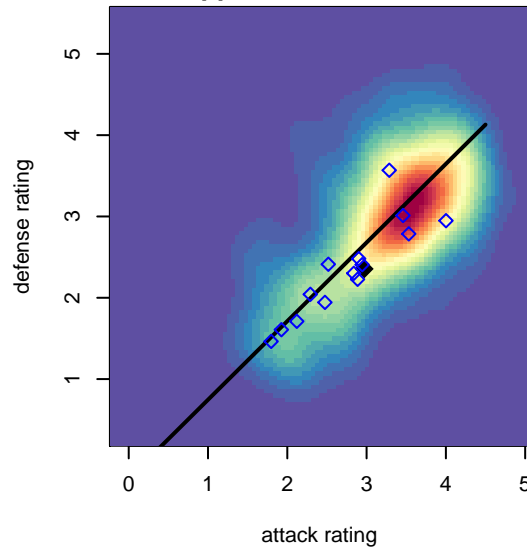

GS Surf B B99

GS Surf
 Bothel, WA
 B99 total strength=1568
 attack=19.49 defense=10.54
 fall league = RCL B99 Div 2

alt names used:
 GS Surf B99 B
 GS Surf B99 B
 GS Surf B99 B

Venues played:
 2016 Sounders FC Cup BU18
 2016 Bigfoot BU18/19 U19
 2016 RCL B99 Div 2
 2016 WYS Presidents Cup B99

**attack and defense variance (black dot)
relative to other teams
and top 10 in region**

**attack and defense rating
relative to others at age
and all opponents in last 13 months**

Performance relative to 13 month average