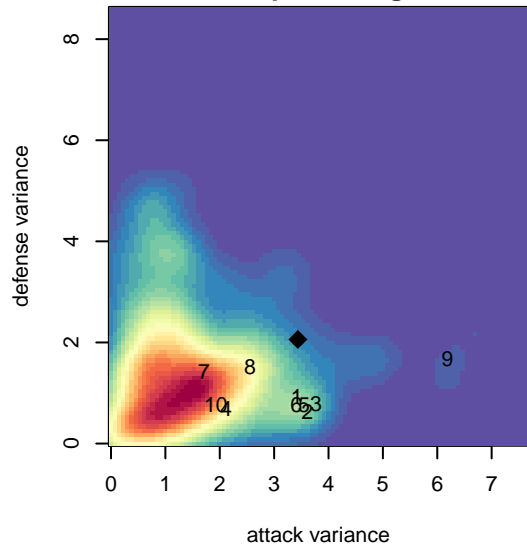

GS Surf B B99

GS Surf
 Bothel, WA
 B99 total strength=1568
 attack=19.49 defense=10.54
 fall league = RCL B99 Div 2

alt names used:
 GS Surf B99 B
 GS Surf B99 B
 GS Surf B99 B

Venues played:
 2016 Sounders FC Cup BU18
 2016 Bigfoot BU18/19 U19
 2016 RCL B99 Div 2
 2016 WYS Presidents Cup B99

**attack and defense variance (black dot)
relative to other teams
and top 10 in region**

**attack and defense rating
relative to others at age
and all opponents in last 13 months**

Performance relative to 13 month average