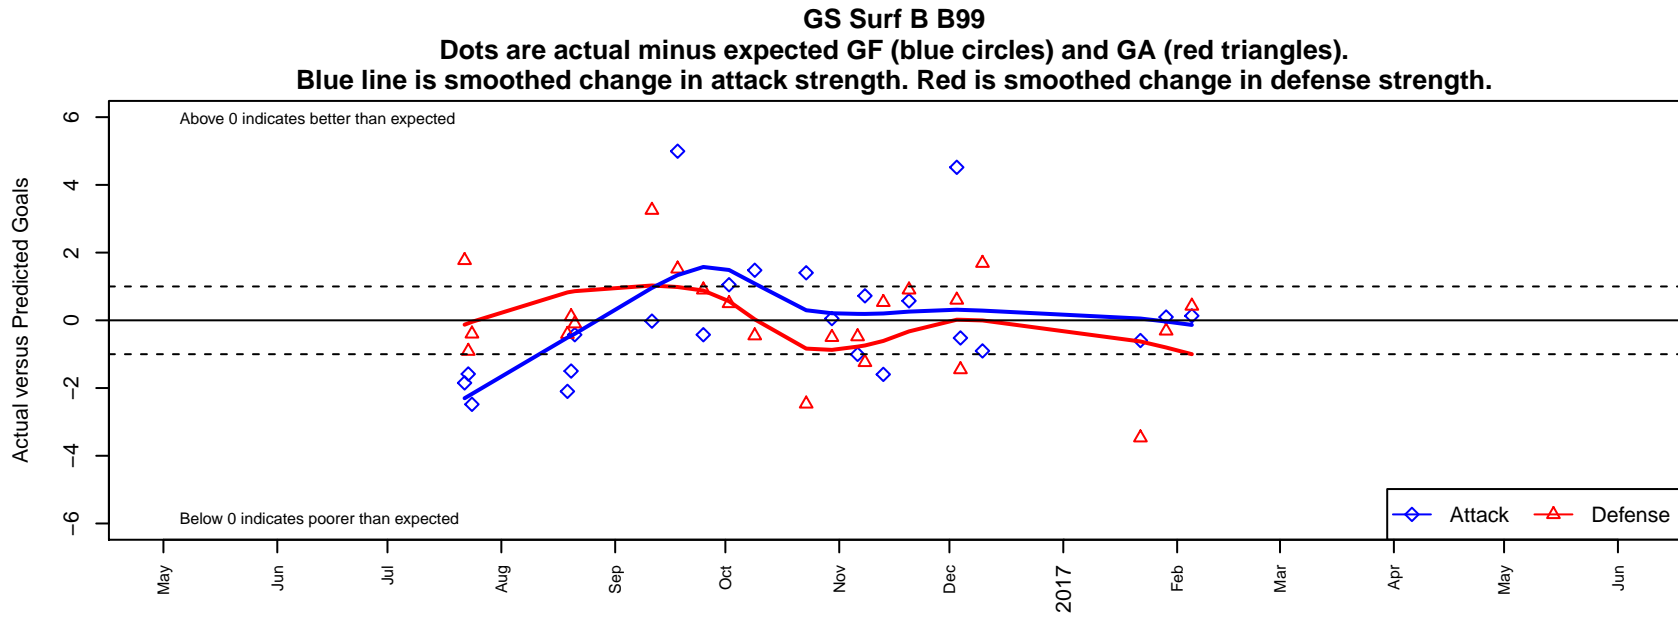

GS Surf B B99

GS Surf
 Bothel, WA
 B99 total strength=1568
 attack=19.49 defense=10.54
 fall league = RCL B99 Div 2

alt names used:
 GS Surf B99 B
 GS Surf B99 B
 GS Surf B99 B

Venues played:
 2016 Sounders FC Cup BU18
 2016 Bigfoot BU18/19 U19
 2016 RCL B99 Div 2
 2016 WYS Presidents Cup B99

**attack and defense variance (black dot)
relative to other teams
and top 10 in region**

**attack and defense rating
relative to others at age
and all opponents in last 13 months**

Performance relative to 13 month average