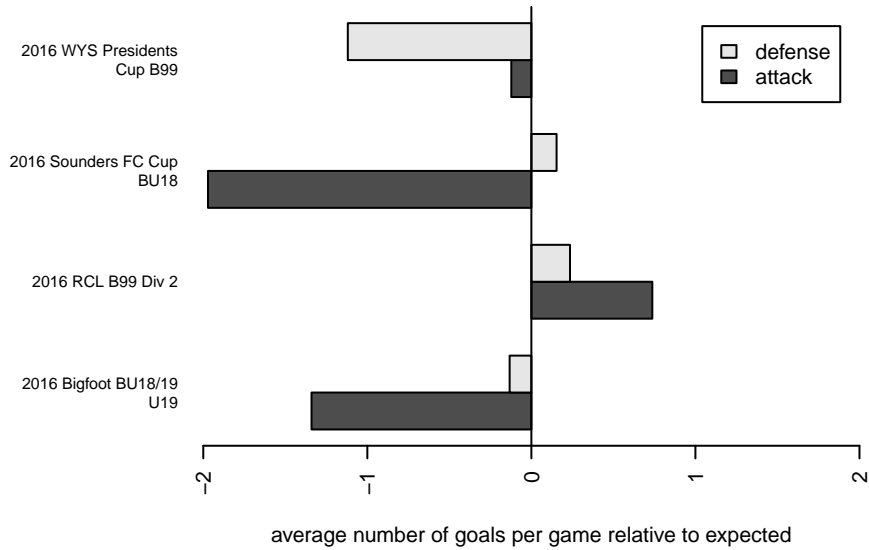

GS Surf B B99

GS Surf
 Bothel, WA
 B99 total strength=1568
 attack=19.49 defense=10.54
 fall league = RCL B99 Div 2

alt names used:
 GS Surf B99 B
 GS Surf B99 B
 GS Surf B99 B

Venues played:
 2016 Sounders FC Cup BU18
 2016 Bigfoot BU18/19 U19
 2016 RCL B99 Div 2
 2016 WYS Presidents Cup B99

**attack and defense variance (black dot)
relative to other teams
and top 10 in region**

**attack and defense rating
relative to others at age
and all opponents in last 13 months**

Performance relative to 13 month average