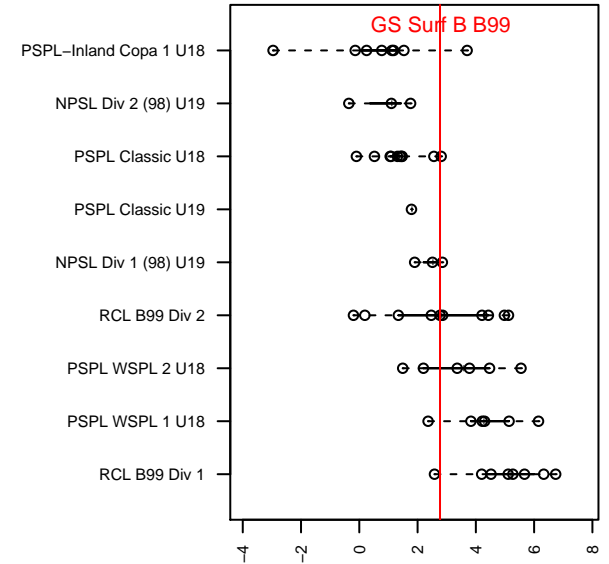

GS Surf B B99

GS Surf
 Bothel, WA
 B99 total strength=1568
 attack=19.49 defense=10.54
 fall league = RCL B99 Div 2

alt names used:
 GS Surf B99 B
 GS Surf B99 B
 GS Surf B99 B

Venues played:
 2016 Sounders FC Cup BU18
 2016 Bigfoot BU18/19 U19
 2016 RCL B99 Div 2
 2016 WYS Presidents Cup B99

**attack and defense variance (black dot)
relative to other teams
and top 10 in region**

**attack and defense rating
relative to others at age
and all opponents in last 13 months**

Performance relative to 13 month average