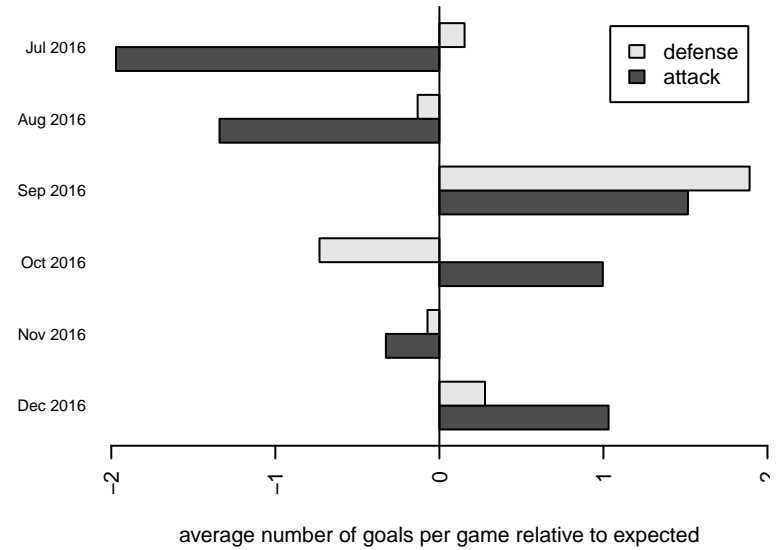

Performance relative to 13 month average